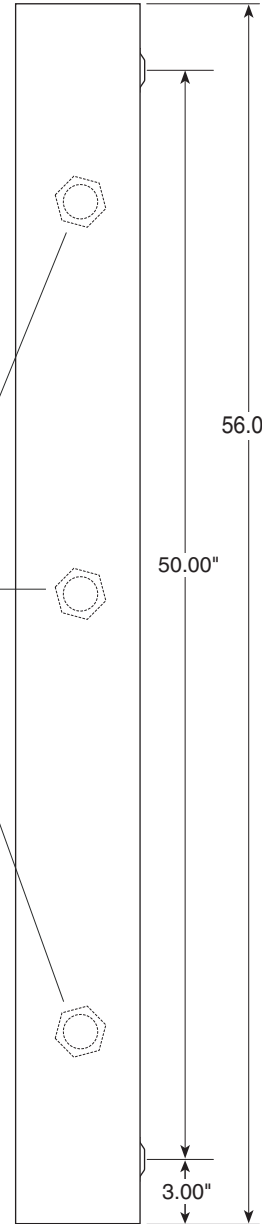

### Your Systems Your Way

Interface with any control system that communicates individual circuit addresses in IP, Telnet, DMX, sACN, RS-232 or contact closures

Enable up to 12 zones, and each zone can be controlled by a different protocol

Circuit level sequencing with customizable step-rates from fractions to 999 seconds (reverse off)

Circuit selectable load shedding, auto-on, over/under voltage protection

Built-in scheduling program with astronomical clock and up to 84 available schedules

# LynTec RPS 339 ITG Mechanical

High voltage interior may be field inverted for top feed

Breaker Control Busses

Feed  
2/0 max.

Isolated  
Technical  
Ground  
Bar  
46 positions  
14 - 4 ga.

Feed  
4/0 max.

1.5" I.D.  
wiring  
access  
nipples  
between  
sidecars  
and  
panelboard

Square D NF MB Panel  
with LynTec sidecars.

Outside dimensions  
28" w x 56" h x 6" d