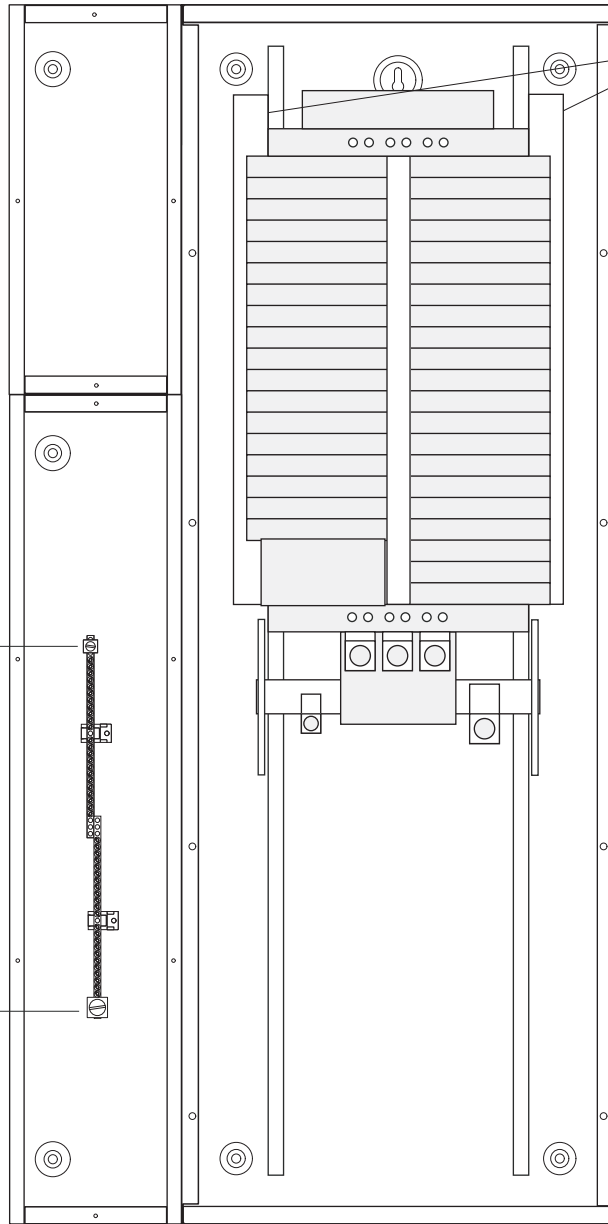

LynTec RPS 339 ITG Mechanical

High voltage interior may be field inverted for top feed

Breaker Control Busses

Feed
2/0 max.

Isolated
Technical
Ground
Bar
46 positions
14 - 4 ga.

Feed
4/0 max.

1.5" I.D.
wiring
access
nipples
between
sidecars
and
panelboard

Square D NF MB Panel
with LynTec sidecars.

Outside dimensions
28" w x 56" h x 6" d