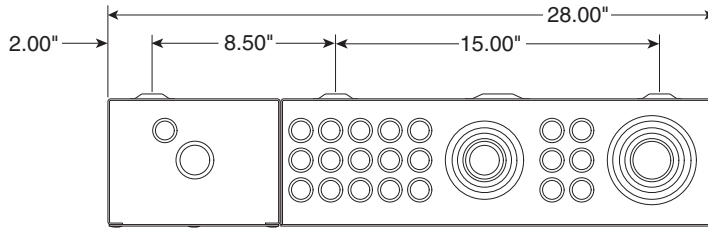

LynTec RPS 339 ITG Mechanical

High voltage interior may be field inverted for top feed