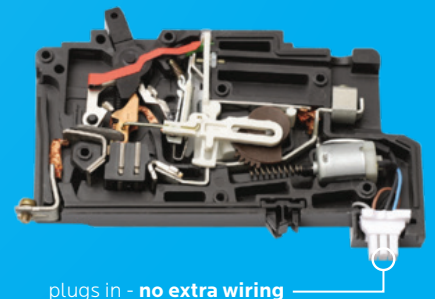

RPC SERIES PANELS | THE INDUSTRY'S MOST COMPLETE SELF-CONTAINED ELECTRICAL CONTROL PANEL

The patent pending RPC control system is available for controllable circuit breaker panels based on the Square D PowerLink hardware platform. Your RPC panel arrives as a complete hardware/software package and ready to install with standard features that put you in total control without on-site commissioning and LynTec support at your service.

Control at Your Fingertips

Built-in web server with browser interface

Set up, control and monitor via smart phone, tablet or computer

Your Systems Your Way

Interface with any control system that communicates individual circuit addresses in IP, Telnet, DMX, sACN, RS-232 or contact closures

Enable up to 12 zones, and each zone can be controlled by a different protocol

Circuit level sequencing with customizable step-rates from fractions to 999 seconds (reverse off)

Circuit selectable load shedding, auto-on, over/under voltage protection

Built-in scheduling program with astronomical clock and up to 84 available schedules

plugs in - no extra wiring